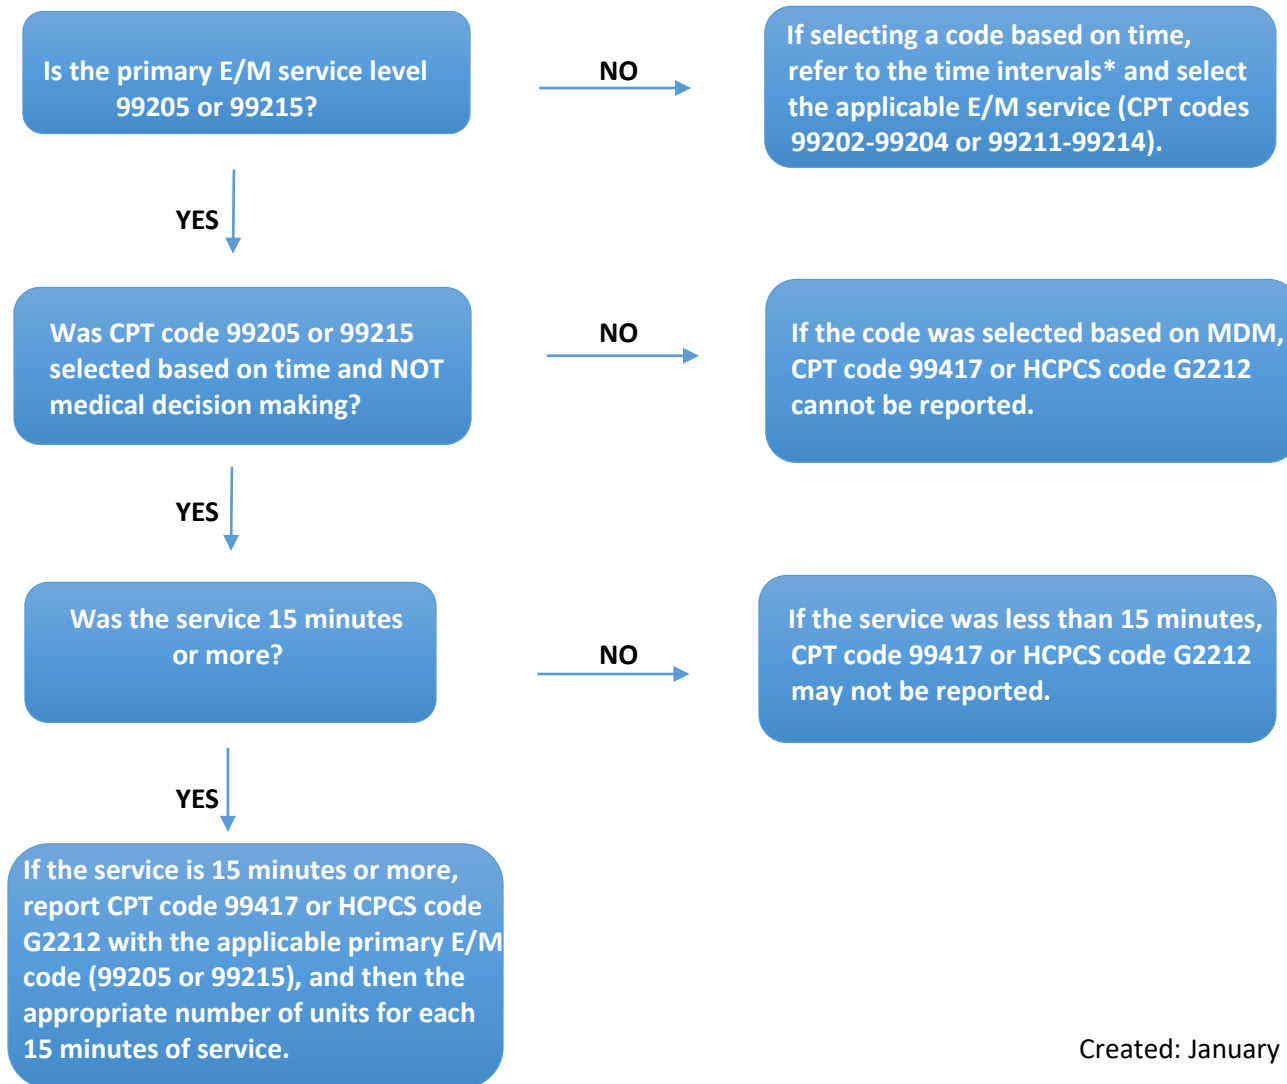

PROLONGED CODE 99417/G2212 DECISION TREE

Created: January 29, 2021 @ 9:00am